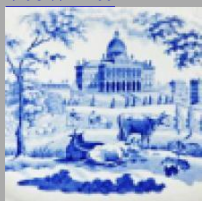

Date

1852-1855

Dimensions

- Diameter: 2.50 in (6.35 cm)

Maker

T. J. & J. Mayer

Description:

An earthenware slightly domed advertising pot lid multiple-plate multicolor printed by hot press with a waterscape. The text printed on the lid is as follows: “J. S. Fry & Sons / Bristol / Superior Chocolate Paste / Chocolate Makers to the Queen”. Printed on the waterscape itself is “Napirima Trinidad” indicating the location of the scene. Napirima was a large cocoa bean growing area,

expand [+]

BACK TO CATALOG INDEX

Printing in multiple colors

[View All](#)

Landscapes and Waterscapes

[View All](#)

Examples by Maker

[View All](#)