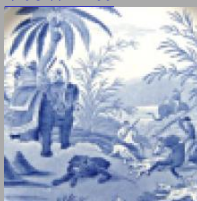

Chinese, Asian and Other Exotic Themes

[View All](#)