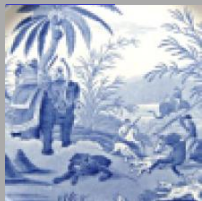

Chinese, Asian and Other Exotic Themes

[View All](#)