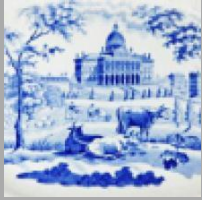

Breakfast & Tea Wares

Pattern Type

Landscapes and Waterscapes

Date

1795-1805

Dimensions

- Height: 17.00 in (43.18 cm)
- Length: 26.50 in (67.31 cm)

Maker

New Hall

Worker's Mark:

Painted

[enlarge](#) [+]

Description:

Old Oval hard-paste porcelain teapot bat-printed in black, pattern 462 painted in red enamel, with an extensive

landscape identified as View near Llandaff, Glamorgan, and two small landscape vignettes on the cover. Gold painted rim lines and decorative band on the shoulder. The same print is used on the obverse.

[BACK TO CATALOG INDEX](#)

Printing on Porcelain 1800-1900

[View All](#)

Landscapes and Waterscapes

[View All](#)

Examples by Maker

[View All](#)

Print Type Indexd