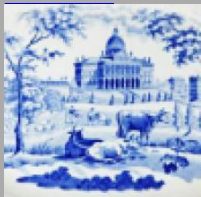

[enlarge \[+\]](#)

The front of the jug with painted gold embellishment and two black spots.

Shape Type

Breakfast & Tea Wares

Pattern Type

Landscapes and Waterscapes

Date

1810-1812

Dimensions

- Height: 9.50 in (24.13 cm)

Maker

New Hall

Description:

Hard paste porcelain jug bat-printed in gold with a rural scene of buildings and horse riders, on the other side is a print of Llangollen Church. The collar of the jug is painted with pink roses, gold rim and other embellishment, unmarked.

[BACK TO CATALOG INDEX](#)

Printing on Porcelain 1800-1900

[View All](#)

Landscapes and Waterscapes

[View All](#)

Examples by Maker

[View All](#)

Printed & Painted