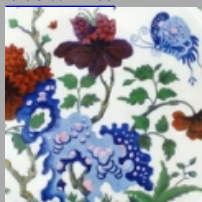

Breakfast & Tea Wares

Pattern Type

Plants

Date

1825-1830

Dimensions

- Diameter: 19.00 in (48.26 cm)
- Height: 11.50 in (29.21 cm)

Maker

New Hall

Worker's Mark:

Painted

[enlarge](#) [+]

Description:

A bone china butter tub on a fixed stand, moulded with ring handles and flower-head finial, printed in warm brown and enhanced with enamels with flowers and leaves, pattern 3618.

[BACK TO CATALOG INDEX](#)

Printing on Porcelain 1800-1900

[View All](#)

Plants

[View All](#)

Examples by Maker

[View All](#)

Printed & Painted