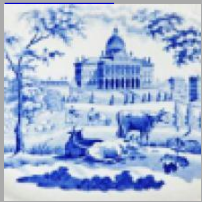

Landscapes and Waterscapes

[View All](#)