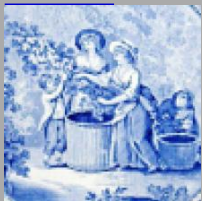

[enlarge \[+\]](#)

Inscription on the front of the jug. Perhaps the name should read Saml Griffiths as Griffitts is an unusual surname rarely found.

Shape Type

Miscellaneous

Pattern Type

Genre Scenes

Date

1817

Dimensions

- Height: 18.00 in (45.72 cm)

Maker

Unknown

Description:

Bone china jug with black prints of English sporting scenes. On one side is a huntsman dismounted and leaning on his horse surrounded by his pack of hounds. On the reverse is a huntsman accompanied by two dogs, he is in a reed bed and shooting at a bird taking flight. There are gilt painted bands at the rim and handle and a leaf

[expand \[+\]](#)

[BACK TO CATALOG INDEX](#)

Printing on Porcelain 1800-1900

[View All](#)

Genre Scenes

[View All](#)

Examples by Maker

[View All](#)