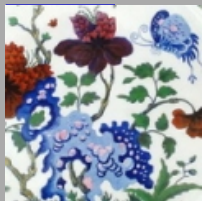

Date

1810-1820

Dimensions

- Diameter: 5.50 in (13.97 cm)

Maker

Unknown

Description:

An earthenware saucer printed in brown and colored in underglaze in blue, various shades of yellow and green. It has an ochre enameled rim. This pattern is known as Chinoiserie High Bridge. It was also produced by Davenport.

[BACK TO CATALOG INDEX](#)

Printing in a single color on earthenware and stoneware 1780-1820

[View All](#)

Chinese, Asian and Other Exotic Themes

[View All](#)

Examples by Maker

[View All](#)

Printed & Painted