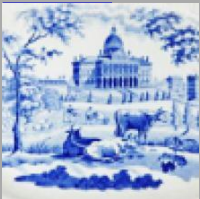

Maker's Mark:

Impressed
[enlarge](#) [+]

Maker's Mark:

Printed
[enlarge](#) [+]

Description:

A scalloped earthenware dessert plate, printed underglaze in three colors - blue, green and black - with a Romantic landscape. It is one of 14 known views used in a series that is known as Rhenish Views. This example is recorded in the TCC Pattern and Source Print Database as Rhenish Views #05 Variation. Davenport's color printing technique is attributed to Jesse Austin; reference
[expand](#) [+]

BACK TO CATALOG INDEX

Printing in multiple colors
[View All](#)

Landscapes and Waterscapes
[View All](#)

Examples by Maker

[View All](#)

Examples by Engraver

[View All](#)

Print Type Indexd