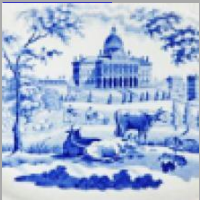

Date

1883

Dimensions

- Length: 14.38 in (36.53 cm)
- Width: 11.50 in (29.21 cm)

Maker

Edge Malkin & Co.

Maker's Mark:

Printed
[enlarge](#) [\[+\]](#)

Description:

This Aesthetic period earthenware platter is printed in a dark blackish green. The pattern name, Tonquin, is printed on the back along with a registration mark.

[BACK TO CATALOG INDEX](#)

Printing in a single color on earthenware and stoneware 1850-1900

[View All](#)

Landscapes and Waterscapes

[View All](#)

Examples by Maker

[View All](#)

Print Type Indexd

[View All](#)