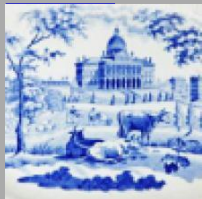

[enlarge](#) [+]

Description:

An earthenware platter printed in light blue in the Italian Scenery pattern.

[BACK TO CATALOG INDEX](#)

Printing in a single color on earthenware and stoneware 1850-1900

[View All](#)

Landscapes and Waterscapes

[View All](#)

Examples by Maker

[View All](#)

Print Type Indexd

[View All](#)