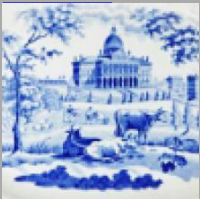

[enlarge](#) [+]

Description:

An aesthetic movement earthenware platter printed in dark brown. The pattern features exotic blooming orchids and wildflowers mixed with fern fronds and includes two cartouches; one of the Parliament Buildings in Ottawa and another with Notre Dame in Montreal. Notre-Dame Basilica is a basilica in the historic district of Montreal Canada. The church's Gothic revival architecture is among the most dramatic in the world; its *expand* [+]

BACK TO CATALOG INDEX

Printing in a single color on earthenware and stoneware 1850-1900

[View All](#)

Landscapes and Waterscapes

[View All](#)

The World - Wallis Gimson

[View All](#)

Examples by Maker