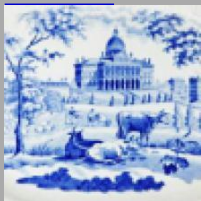

Landscapes and Waterscapes

[View All](#)