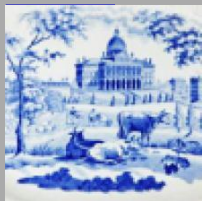

Landscapes and Waterscapes

Date

1844-1845

Dimensions

- Diameter: 9.25 in (23.50 cm)

Maker

William Smith & Co.

Maker's Mark:

Impressed

[enlarge](#) [+]

Description:

Plate with molded rim, the center with multicolor printed design depicting West Stow Hall. The engraving signed "Toft & Austin Sc". The scene taken from an engraving by James Duffield Harding after W. Muller. The plate is from a series of views of Baronial Halls made by William Smith & Co. of Stockton on Tees, Yorkshire.
[BACK TO CATALOG INDEX](#)

Printing in multiple colors

[View All](#)

Landscapes and Waterscapes

[View All](#)

Examples by Maker

[View All](#)

Print Type Indexd

[View All](#)