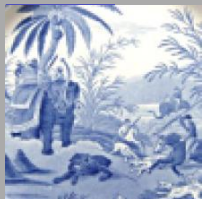

Shape Type

Dinner & Dessert Wares

Pattern Type

Chinese, Asian and Other Exotic Themes

Date

1845-1850

Dimensions

- Length: 9.75 in (24.77 cm)
- Width: 9.75 in (24.77 cm)

Maker

Masons

Maker's Mark:

Printed

[enlarge](#) [+]

Description:

An ironstone square shaped dish printed in blue underglaze in the Turner Willow pattern.

[BACK TO CATALOG INDEX](#)

Printing in a single color on earthenware and stoneware 1820-1850

[View All](#)

Chinese, Asian and Other Exotic Themes

[View All](#)

Examples by Maker

[View All](#)

Print Type Indexd

[View All](#)