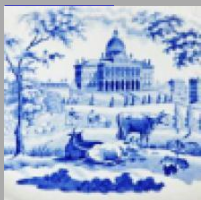

Landscapes and Waterscapes

[View All](#)