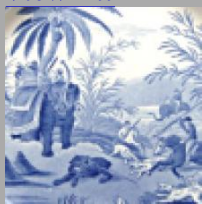

Chinese, Asian and Other Exotic Themes

[View All](#)