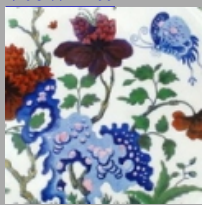

Printed & Painted

[View All](#)