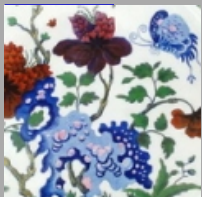

[enlarge](#) [+]

Description:

An earthenware platter printed in blue in a Chinoiserie design and painted in pink, orange, yellow, purple and green overglaze. There are also gilded outlines of the bench, trees, rocks, urn and border. The word Cambria, which is part of the mark, refers not to a pattern title but to the Cambria clay used in the manufacture of the platter. Cambria clay was used

[expand](#) [+]

BACK TO CATALOG INDEX

Printing in a single color on earthenware and stoneware 1820-1850

[View All](#)

Chinese, Asian and Other Exotic Themes

[View All](#)

Examples by Maker

[View All](#)