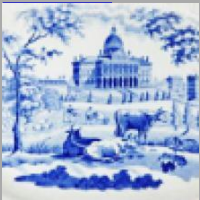

Date

1764-1768

Dimensions

- Length: 8.25 in (20.96 cm)

Maker

Derby

**Description:**

The glaze on this lobed porcelain dish is speckled and bubbled. It is likely to be an early example of underglaze printing on Derby porcelain by Richard Holdship who signed an agreement with William Duesbury and John Heath of Derby to carry out transfer printing for them. The dish bears two different prints of Classical Ruins and three different prints of sprays are arranged around

*expand* [+]

**BACK TO CATALOG INDEX**

Printing on porcelain 1750-1800

[View All](#)

Landscapes and Waterscapes

[View All](#)

Examples by Maker

[View All](#)