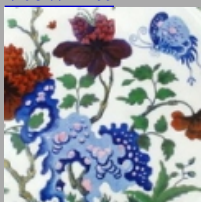

Breakfast & Tea Wares

Pattern Type

Plants

Date

1825-1830

Dimensions

- Diameter: 19.00 in (48.26 cm)
- Height: 11.50 in (29.21 cm)

Maker

New Hall

Worker's Mark:

Painted

[enlarge](#) [+]

Description:

A bone china butter tub on a fixed stand, moulded with ring handles and flower-head finial, printed in warm brown and enhanced with enamels with flowers and leaves, pattern 3618.

[BACK TO CATALOG INDEX](#)

Printing on Porcelain 1800-1900

[View All](#)

Plants

[View All](#)

Examples by Maker

[View All](#)

Printed & Painted