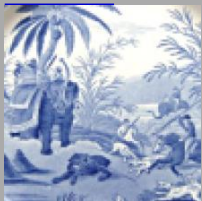

[enlarge](#) [+]

The opposite side of the jug. The pattern consists of one wrap-around design.

Shape Type

Miscellaneous

Pattern Type

Chinese, Asian and Other Exotic Themes

Date

1804

Dimensions

- Height: 8.50 in (21.59 cm)

Maker

Stevenson & Godwin (Possibly)

Description:

An earthenware commemorative jug printed in blue with the Fig Tree pattern. The jug commemorates a life event for "Samuel Sanders, Dursley, Gloucestershire", and is dated "1804". The commemorative itself is hand painted over the glaze and surrounded by a shield design with a floral and botanical pattern added above and below. The border on the inside of the jug is the same as

[expand](#) [+]

[BACK TO CATALOG INDEX](#)

Printing in a single color on earthenware and stoneware 1780-1820

[View All](#)

Chinese, Asian and Other Exotic Themes

[View All](#)

Examples by Maker

[View All](#)