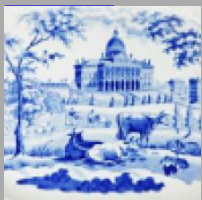

Landscapes and Waterscapes

[View All](#)