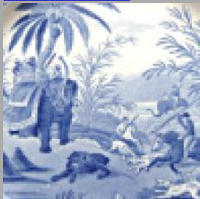

[enlarge \[+\]](#)

**Description:**

An earthenware plate printed in blue with the Ornate Summer House pattern. The pattern is a fanciful interpretation of a Chinese garden scene with three figures conversing in the foreground and an elaborately designed summer house perched high on a rock. One bird is seen in flight and a second on the ground, lower right. The elegantly designed wide border consists of linear shapes  
[expand \[+\]](#)

[BACK TO CATALOG INDEX](#)

Printing in a single color on earthenware and stoneware 1780-1820

[View All](#)

Chinese, Asian and Other Exotic Themes

[View All](#)

Examples by Maker

[View All](#)

Print Type Indexd