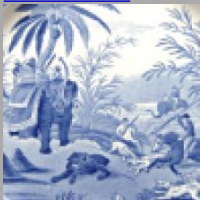

[enlarge \[+\]](#)

Description:

A large earthenware umbrella stand printed in blue with the Standard Willow pattern with blue ground painted border accents. There are three repeats of the central pattern in linear form, each one is framed with the outer Standard Willow border consisting of geometric motifs with Oriental symbols. This stand, because its mark includes "England", would have been produced after 1890, when the McKinley Tariff *expand* [+]

[BACK TO CATALOG INDEX](#)

Printing in a single color on earthenware and stoneware 1850-1900

[View All](#)

Chinese, Asian and Other Exotic Themes

[View All](#)

Examples by Maker

[View All](#)

Print Type Indexd