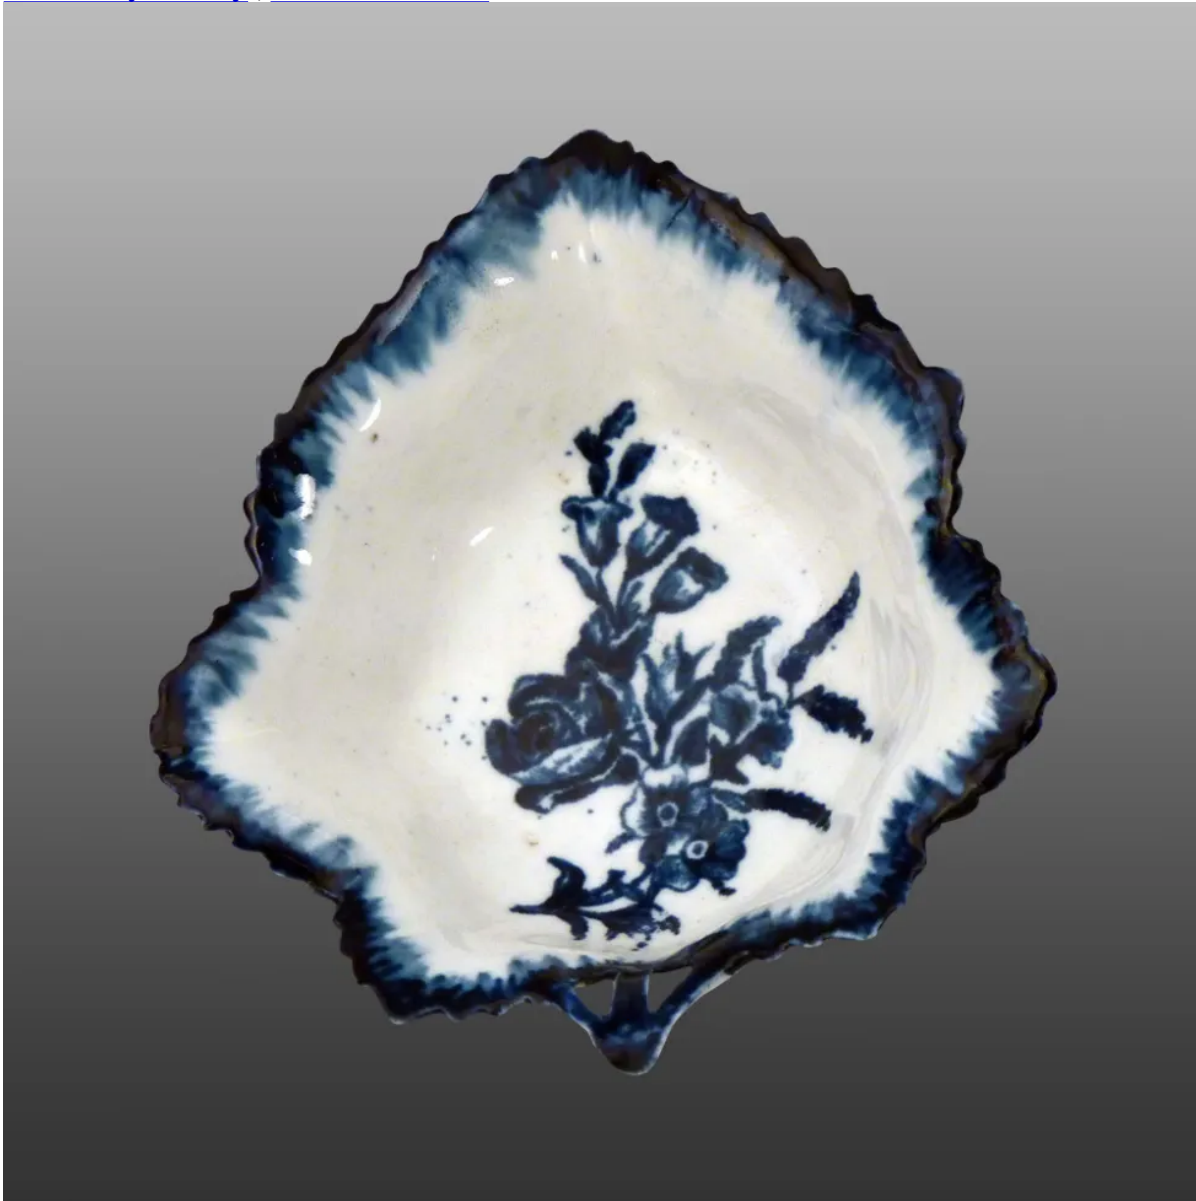

[View PDF](#)

[Underglaze](#)

[Printing on porcelain 1750-1800](#)

[Add to My Gallery](#) | [Create an Album](#)

Shape Type

Dinner & Dessert Wares

Pattern Type

Plants

Date

1770-1772

Maker

Derby

**Description:**

This Derby porcelain pickle leaf dish has a characteristic triple stalk handle in a triangular format that appears to be unique to Derby. This form of dish was made in a number of sizes. It is printed with a floral spray and the serrated edge and handle are picked out in blue.

[BACK TO CATALOG INDEX](#)

Printing on porcelain 1750-1800

[View All](#)

Plants

[View All](#)

Examples by Maker

[View All](#)

Print Type Indexd