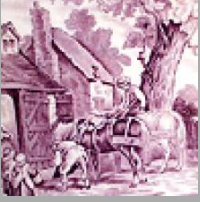

BACK TO CATALOG INDEX

Printing in a single color on earthenware and stoneware 1820-1850

[View All](#)