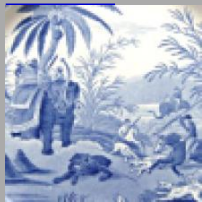

[enlarge](#) [+]

Close-up of the commemorative name, place and date: "JAMES BROWNJOHN", "WOOD HOUSE FARM", "1814". A decorative leaf design partially frames the lettering.

Shape Type

Miscellaneous

Pattern Type

Chinese, Asian and Other Exotic Themes

Date

1814

Dimensions

- Height: 7.75 in (19.69 cm)

Description:

A Dutch-shaped commemorative pearlware jug with molded bamboo shaped handle printed in blue with the Boy with a Whip pattern. Painted overglaze is the name and location; "JAMES BROWNJOHN", "WOOD HOUSE FARM" and the date "1814". Printed on the exterior rim is a border with picture medallion with simple landscape scenes taken from the central pattern and a floral border is printed on the interior

[expand](#) [+]

[BACK TO CATALOG INDEX](#)

Printing in a single color on earthenware and stoneware 1780-1820

[View All](#)

Chinese, Asian and Other Exotic Themes

[View All](#)

Print Type Indexd

[View All](#)