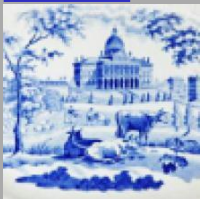

[enlarge \[+\]](#)

Maker's Mark:

Impressed

[enlarge \[+\]](#)

Description:

An earthenware platter printed in blue in the named view Claremont, Surrey.

[BACK TO CATALOG INDEX](#)

Printing in a single color on earthenware and stoneware 1820-1850

[View All](#)

Landscapes and Waterscapes

[View All](#)

Grapevine Border - Enoch Wood & Sons

[View All](#)

Examples by Maker

[View All](#)

Print Type Indexd