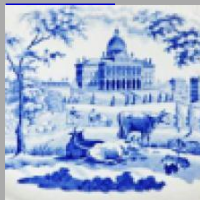

[enlarge \[+\]](#)

Ladle with handle painted in a dark blue ground.

Shape Type

Dinner & Dessert Wares

Pattern Type

Landscapes and Waterscapes

Date

1820-1846

Dimensions

- Length: 6.75 in (17.15 cm)

Maker

Enoch Wood & Sons

Description:

An earthenware ladle printed in blue. This scene was also printed on a 7 inch ladle with a molded and painted handle and an 8 inch ladle with a molded rope handle (examples shown below). The unidentified view features sheep and trees.

[BACK TO CATALOG INDEX](#)

Printing in a single color on earthenware and stoneware 1820-1850

[View All](#)

Landscapes and Waterscapes

[View All](#)

Grapevine Border - Enoch Wood & Sons

[View All](#)

Examples by Maker