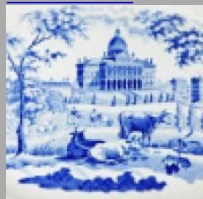

Landscapes and Waterscapes

Date

1820-1846

Dimensions

- Diameter: 6.50 in (16.51 cm)

Maker

Enoch Wood & Sons

Maker's Mark:

Printed

[enlarge \[+\]](#)

Maker's Mark:

Impressed

[enlarge \[+\]](#)

Description:

An earthenware plate printed in blue with the a named view Castle Forbes, Aberdeenshire. This scene was also printed on a 3.5 inch cup plate with rope border. Printed title mark and impressed maker's mark. The source print for this pattern is from John Preston Neale's Views of the Seats of Noblemen and Gentlemen in England and Wales, Scotland and Ireland (shown below).

[BACK TO CATALOG INDEX](#)

Printing in a single color on earthenware and stoneware 1820-1850

[View All](#)

Landscapes and Waterscapes

[View All](#)

Grapevine Border - Enoch Wood & Sons

[View All](#)

Examples by Maker