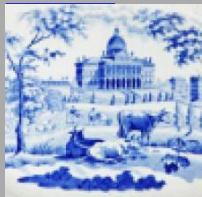

Landscapes and Waterscapes

Date

1820-1846

Dimensions

- Diameter: 8.50 in (21.59 cm)

Maker

Enoch Wood & Sons

Maker's Mark:

Printed

[enlarge](#) [+]

Maker's Mark:

Impressed

[enlarge](#) [+]

Description:

An earthenware plate printed in blue with the named view Cashibury, Hertfordshire. This scene was also printed on a leaf-shaped dish. Printed title mark and impressed maker's mark. The source print for this pattern is from John Preston Neale's Views of the Seats of Noblemen and Gentlemen in England and Wales, Scotland and

Ireland (shown below).

[BACK TO CATALOG INDEX](#)

Printing in a single color on earthenware and stoneware 1820-1850

[View All](#)

Landscapes and Waterscapes

[View All](#)

Grapevine Border - Enoch Wood & Sons