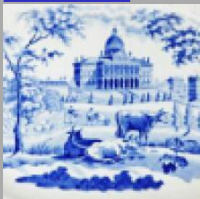

Landscapes and Waterscapes

Date

1820-1846

Dimensions

- Diameter: 8.50 in (21.59 cm)

Maker

Enoch Wood & Sons

### Maker's Mark:

Printed

[enlarge \[+\]](#)

**Maker's Mark:**

Impressed

[enlarge \[+\]](#)

**Description:**

An earthenware plate printed in blue with the named view Compton Verney, Warwickshire. This scene was also printed on an 11 inch platter and a leaf-shaped dish. Printed title mark and impressed maker's mark. The source print for this pattern is from John Preston Neale's Views of the Seats of Noblemen and Gentlemen in England and Wales, Scotland and Ireland (shown below).

[BACK TO CATALOG INDEX](#)

Printing in a single color on earthenware and stoneware 1820-1850

[View All](#)

Landscapes and Waterscapes

[View All](#)

Grapevine Border - Enoch Wood & Sons

[View All](#)

Examples by Maker