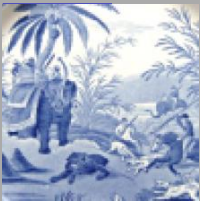

Breakfast & Tea Wares

Pattern Type

Chinese, Asian and Other Exotic Themes

Date

1782-1787

Dimensions

- Height: 5.00 in (12.70 cm)

Maker

New Hall or possibly Enoch Wood

Description:

The print on this piece depicts a Chinoiserie landscape, including a bridge on which two figures are standing. The body and glaze of this hybrid-hard-paste porcelain milk jug and cover are typical of the New Hall factory. However, the kinked handle and spherical knob are not typical. A similar jug in Truro Museum bears a mark of a rampant lion with a coronet. This mark *expand* [+]

[BACK TO CATALOG INDEX](#)

Printing on porcelain 1750-1800

[View All](#)

Chinese, Asian and Other Exotic Themes

[View All](#)

Examples by Maker

[View All](#)

Print Type Indexd