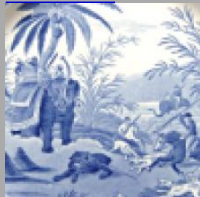

Date

1758-60

Dimensions

- Length: 7.13 in (18.11 cm)

Maker

Worcester

Description:

This rare moulded sauceboat is transfer printed with two chinoiserie waterscapes in the reserves on either side and with a third smaller scene in a reserve below the spout. The decoration within the lip and on the interior base are also printed. Indeed, the only handpainting is the blue outlining of the two narrow moulded panels at the rim and the flowerhead within each. The small

[expand](#) [+]

[BACK TO CATALOG INDEX](#)

Printing on porcelain 1750-1800

[View All](#)

Chinese, Asian and Other Exotic Themes

[View All](#)

Examples by Maker

[View All](#)