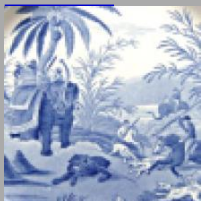

Chinese, Asian and Other Exotic Themes