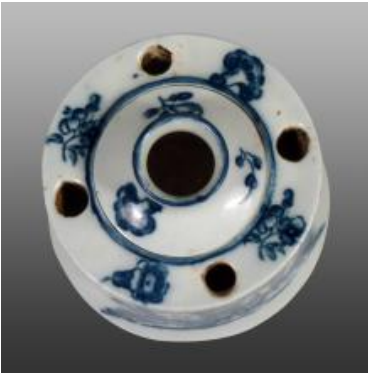

[View PDF](#)

Underglaze

Printing on porcelain 1750-1800

[Add to My Gallery](#) | [Create an Album](#)

Additional Image:

[enlarge](#) [+]

The reverse pattern.

[enlarge](#) [+]

The top of the inkpot, decorated with small floral prints.

Shape Type

Miscellaneous

Pattern Type

Chinese, Asian and Other Exotic Themes

Date

1776-1785

Dimensions

- Diameter: 3.75 in (9.53 cm)

Maker

Caughley

Maker's Mark:

Printed

[enlarge](#) [+]

Description:

This rare inkwell has a removable central inkpot and the main body has four holes for pens. It is printed with an early Caughley pattern, the Bell Toy. A mug dated 1776, in the V&A Museum, is decorated with this print on either side. The reverse pattern used on this inkwell, showing a vase shaped object with a planted pot to either side, is also found with the