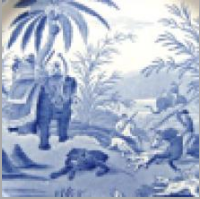

Description:

A very large rectangular shape indented earthenware platter printed in blue in the Standard Willow pattern. Note the use of the double standard willow border to cover the entire surface of the platter.

[BACK TO CATALOG INDEX](#)

Printing in a single color on earthenware and stoneware 1850-1900

[View All](#)

Chinese, Asian and Other Exotic Themes

[View All](#)

Examples by Maker

[View All](#)

Print Type Index