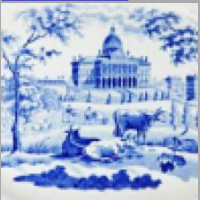

Description:

An earthenware covered tureen base with molded handles. The pattern on this dish is one of many variations of a popular series named Muleteer. All of the patterns in this series include a man and a mule in a Romantic Italianate landscape. At least 12 pattern versions are known. Multicolored versions were printed up to 1840 using green, blue and black outlines with dark shading.

expand [+]

BACK TO CATALOG INDEX

Printing in multiple colors

[View All](#)

Landscapes and Waterscapes

[View All](#)

Examples by Maker

[View All](#)