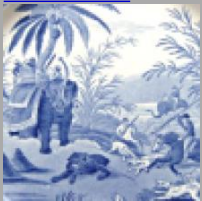

Description:

An earthenware plate printed in blue in The Hog Deer at Bay pattern. Pattern number 904-15; reference Drakard, David and Holdway, Paul. Spode Transfer Printed Ware, 1784-1833. Woodbridge, Suffolk Antique Collector's Club, Inc., 2002.

[BACK TO CATALOG INDEX](#)

Printing in a single color on earthenware and stoneware 1780-1820

[View All](#)

Chinese, Asian and Other Exotic Themes

[View All](#)

Indian Sporting - Spode

[View All](#)

Examples by Maker