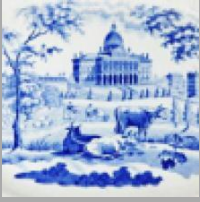

Description:

A single indented earthenware plate. The pattern is named Villa in the Regent's Park, London, a title taken from the source print shown below and appearing on the printed mark.

[BACK TO CATALOG INDEX](#)

Printing in a single color on earthenware and stoneware 1820-1850

[View All](#)

Landscapes and Waterscapes

[View All](#)

Regents Park - Adams

[View All](#)

Examples by Maker

[View All](#)