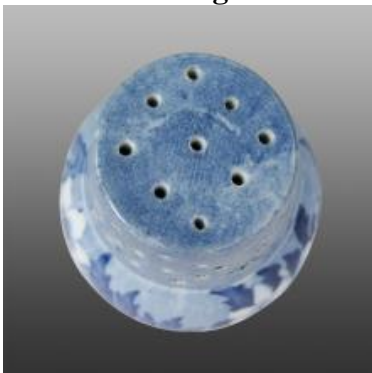

[View PDF](#)

Underglaze

Printing in a single color on earthenware and stoneware 1780-1820

[Add to My Gallery](#) | [Create an Album](#)

**Additional Image:**

[enlarge](#) [+]

Overhead view of the pepper pot.

Shape Type

Dinner & Dessert Wares

Pattern Type

Plants

Date

1800-1820

Dimensions

- Height: 4.00 in (10.16 cm)

Maker

John Rogers & Son

**Description:**

An earthenware pepper pot printed in the floral design used in the border for Rogers' Elephant pattern.

[BACK TO CATALOG INDEX](#)

Printing in a single color on earthenware and stoneware 1780-1820