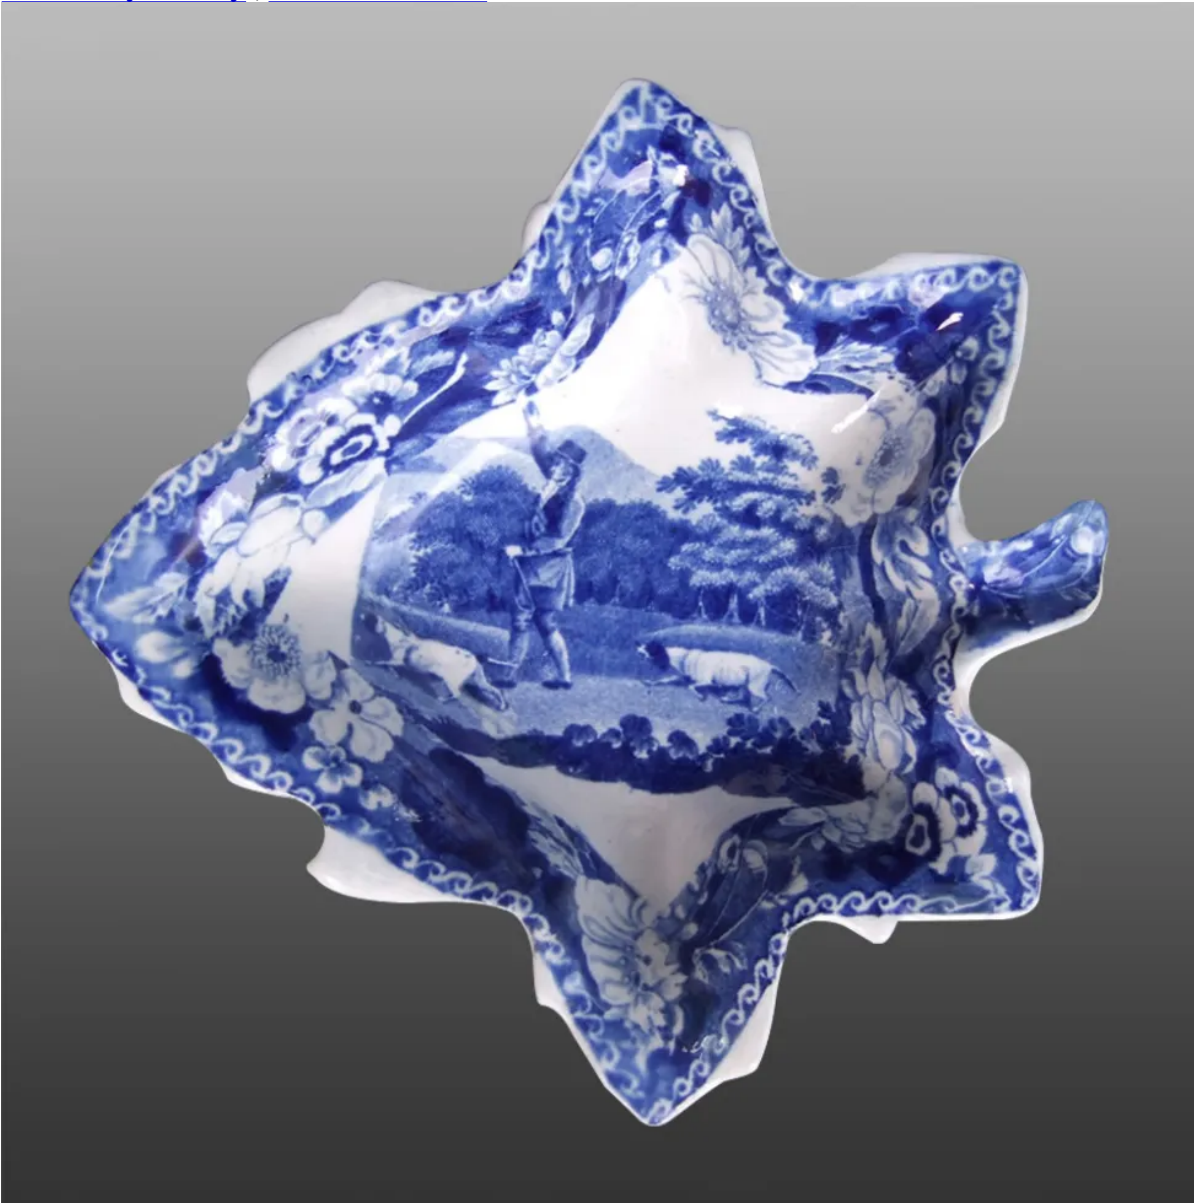

[View PDF](#)

[Underglaze](#)

Printing in a single color on earthenware and stoneware 1820-1850

[Add to My Gallery](#) | [Create an Album](#)

Shape Type

Dinner & Dessert Wares

Pattern Type

Genre Scenes

Date

1820-30

Dimensions

- Length: 6.00 in (15.24 cm)

Maker

Unknown

Description:

An earthenware pickle dish printed in blue with part of the main Gamekeeper pattern. The Goodwood House, Sussex portion of the pattern has been omitted.

[BACK TO CATALOG INDEX](#)

Printing in a single color on earthenware and stoneware 1820-1850

[View All](#)

Genre Scenes

[View All](#)

Examples by Maker

[View All](#)

Print Type Indexd