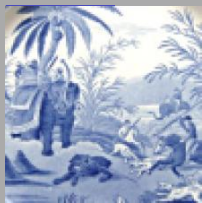

Shape Type

Miscellaneous

Pattern Type

Chinese, Asian and Other Exotic Themes

Date

1810-1820

Dimensions

- Height: 7.00 in (17.78 cm)

Maker

Unknown

Description:

A brown earthenware jug with interior white slip, the exterior printed in yellow with the Fig Tree Chinoiserie pattern, named for the tree seen on this side of the panoramic design. The border is printed in a pattern consisting of geometric shapes and symbols.

[BACK TO CATALOG INDEX](#)

Printing in a single color on earthenware and stoneware 1780-1820

[View All](#)

Chinese, Asian and Other Exotic Themes

[View All](#)

Examples by Maker

[View All](#)

Print Type Index