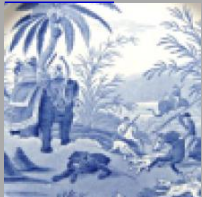

[View PDF](#)

[Underglaze](#)

Printing in a single color on earthenware and stoneware 1780-1820

[Add to My Gallery](#) | [Create an Album](#)

Additional Image:

[enlarge](#) [\[+\]](#)

The pattern printed on the coffee pot is shown here on a 7.5 inch plate with an impressed ROGERS mark.

Shape Type

Breakfast & Tea Wares

Pattern Type

Chinese, Asian and Other Exotic Themes

Date

1815-1820

Dimensions

- Height: 11.00 in (27.94 cm)

Maker

John Rogers & Son

Maker's Mark:

Impressed

[enlarge](#) [+]

Description:

A large earthenware coffee pot printed in blue in the Toy Chinamen pattern. This pattern is found on tea and coffee wares. A teapot with an impressed "ROGERS" mark is known. The pattern consists of two small Chinese figures, one with an umbrella, a small dog, trees and buildings. In the case of the coffee pot, this miniature framed pattern is repeated on the

[expand](#) [+]

[BACK TO CATALOG INDEX](#)

Printing in a single color on earthenware and stoneware 1780-1820

[View All](#)

Chinese, Asian and Other Exotic Themes

[View All](#)

Examples by Maker

[View All](#)