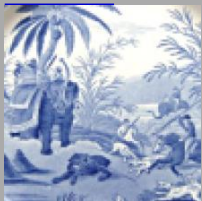

[enlarge \[+\]](#)

Opposite side of the jug.

Shape Type

Miscellaneous

Pattern Type

Chinese, Asian and Other Exotic Themes

Date

1800-1820

Dimensions

- Height: 9.63 in (24.46 cm)

Maker

Unknown

Description:

A pearlware jug printed in brown and colored in underglaze in the Chinese Raft pattern with a faint blue wash on the very edge of the rim. A possible attribution to Herculaneum was made of a similar pattern due to the shape of a coffee pot, c.1810. The prominent feature is a boy on a raft. The border incorporates selected scenes from the central

[expand \[+\]](#)

[BACK TO CATALOG INDEX](#)

Printing in a single color on earthenware and stoneware 1780-1820

[View All](#)

Chinese, Asian and Other Exotic Themes

[View All](#)

Examples by Maker

[View All](#)