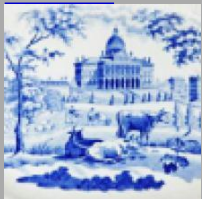

[View PDF](#)

Underglaze

Printing in a single color on earthenware and stoneware 1820-1850

[Add to My Gallery](#) | [Create an Album](#)

Additional Image:

[enlarge](#) [+]

Shown here is a view of the print on the handle.

Shape Type

Miscellaneous
Pattern Type
Landscapes and Waterscapes
Date
1820-1830
Maker
Dillwyn & Co.
Engraver's Name
Elijah H. Brindley

Maker's Mark:

Printed
[enlarge](#) [+]

Description:

An octagonal-shaped earthenware jug printed in black with the named pattern Cuba. The pattern name suggesting a Caribbean setting does not appear to correspond with the Chalet style building featured in this romantic landscape. The pattern is the same on both sides. The border consists of a band of scrolls, strawberries, roses, and foliage around both the inner and outer border. The size

[BACK TO CATALOG INDEX](#)

Printing in a single color on earthenware and stoneware 1820-1850

[View All](#)

Landscapes and Waterscapes

[View All](#)

Examples by Maker

[View All](#)

Examples by Engraver