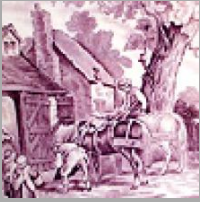

Printing in a single color on earthenware and stoneware 1820-1850

[View All](#)