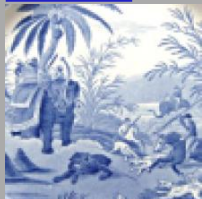

Dinner & Dessert Wares

Pattern Type

Chinese, Asian and Other Exotic Themes

Date

1822-1830

Dimensions

- Height: 20.00 in (50.80 cm)

Maker

New Hall

Mark:

[enlarge \[+\]](#)

Description:

A large bone china jug with kinked handle, printed in red and enhanced with enamels, with an oriental scene of a figure seated within a garden pavilion ornamented with curtains and flowers, another figure with a child outside by a fence and a large urn planted with flowers, pattern 3202.

[BACK TO CATALOG INDEX](#)

Printing on Porcelain 1800-1900

[View All](#)

Chinese, Asian and Other Exotic Themes

[View All](#)

Examples by Maker

[View All](#)

Printed & Painted