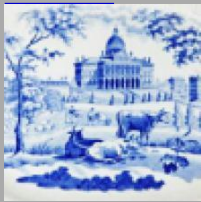

Landscapes and Waterscapes

[View All](#)