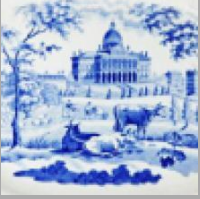

Landscapes and Waterscapes

[View All](#)